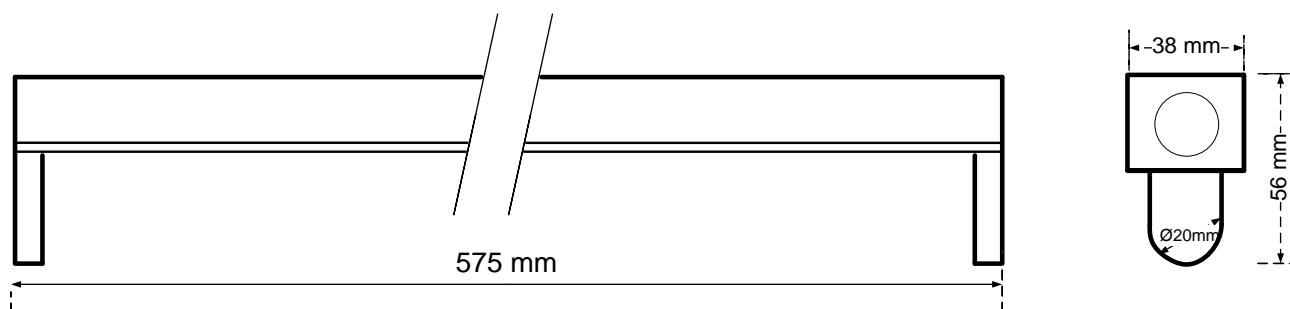

Dimensional Drawing

ELMASCO INDUSTRIES S.A.

Head Office : 44 K. Palama, 14343 N. Chalkidona, Athens, Greece

Production Plant : Ag. Adrianos, 21100 Nafplio, Greece

Email: elmasco@elmasco.eu

Tel : +30 210 2583100

Fax: +30 210 2583107